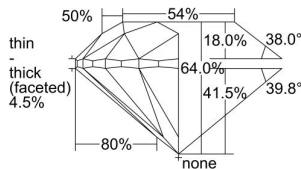

GIA®

FACSIMILE

GIA REPORT 2436255491

Verify this report at GIA.edu

GIA NATURAL DIAMOND DOSSIER®

May 06, 2022
GIA Report Number 2436255491
Shape and Cutting Style ..... Round Brilliant
Measurements ..... 5.51 - 5.59 x 3.55 mm

GRADING RESULTS

Carat Weight ..... 0.70 carat
Color Grade ..... D
Clarity Grade S11
Cut Grade ..... Very Good

ADDITIONAL GRADING INFORMATION

Polish ..... Excellent
Symmetry ..... Very Good
Fluorescence ..... None
Clarity Characteristics ..... Crystal
Inscription(s): GIA 2436255491

PROPORTIONS

Profile to actual proportions